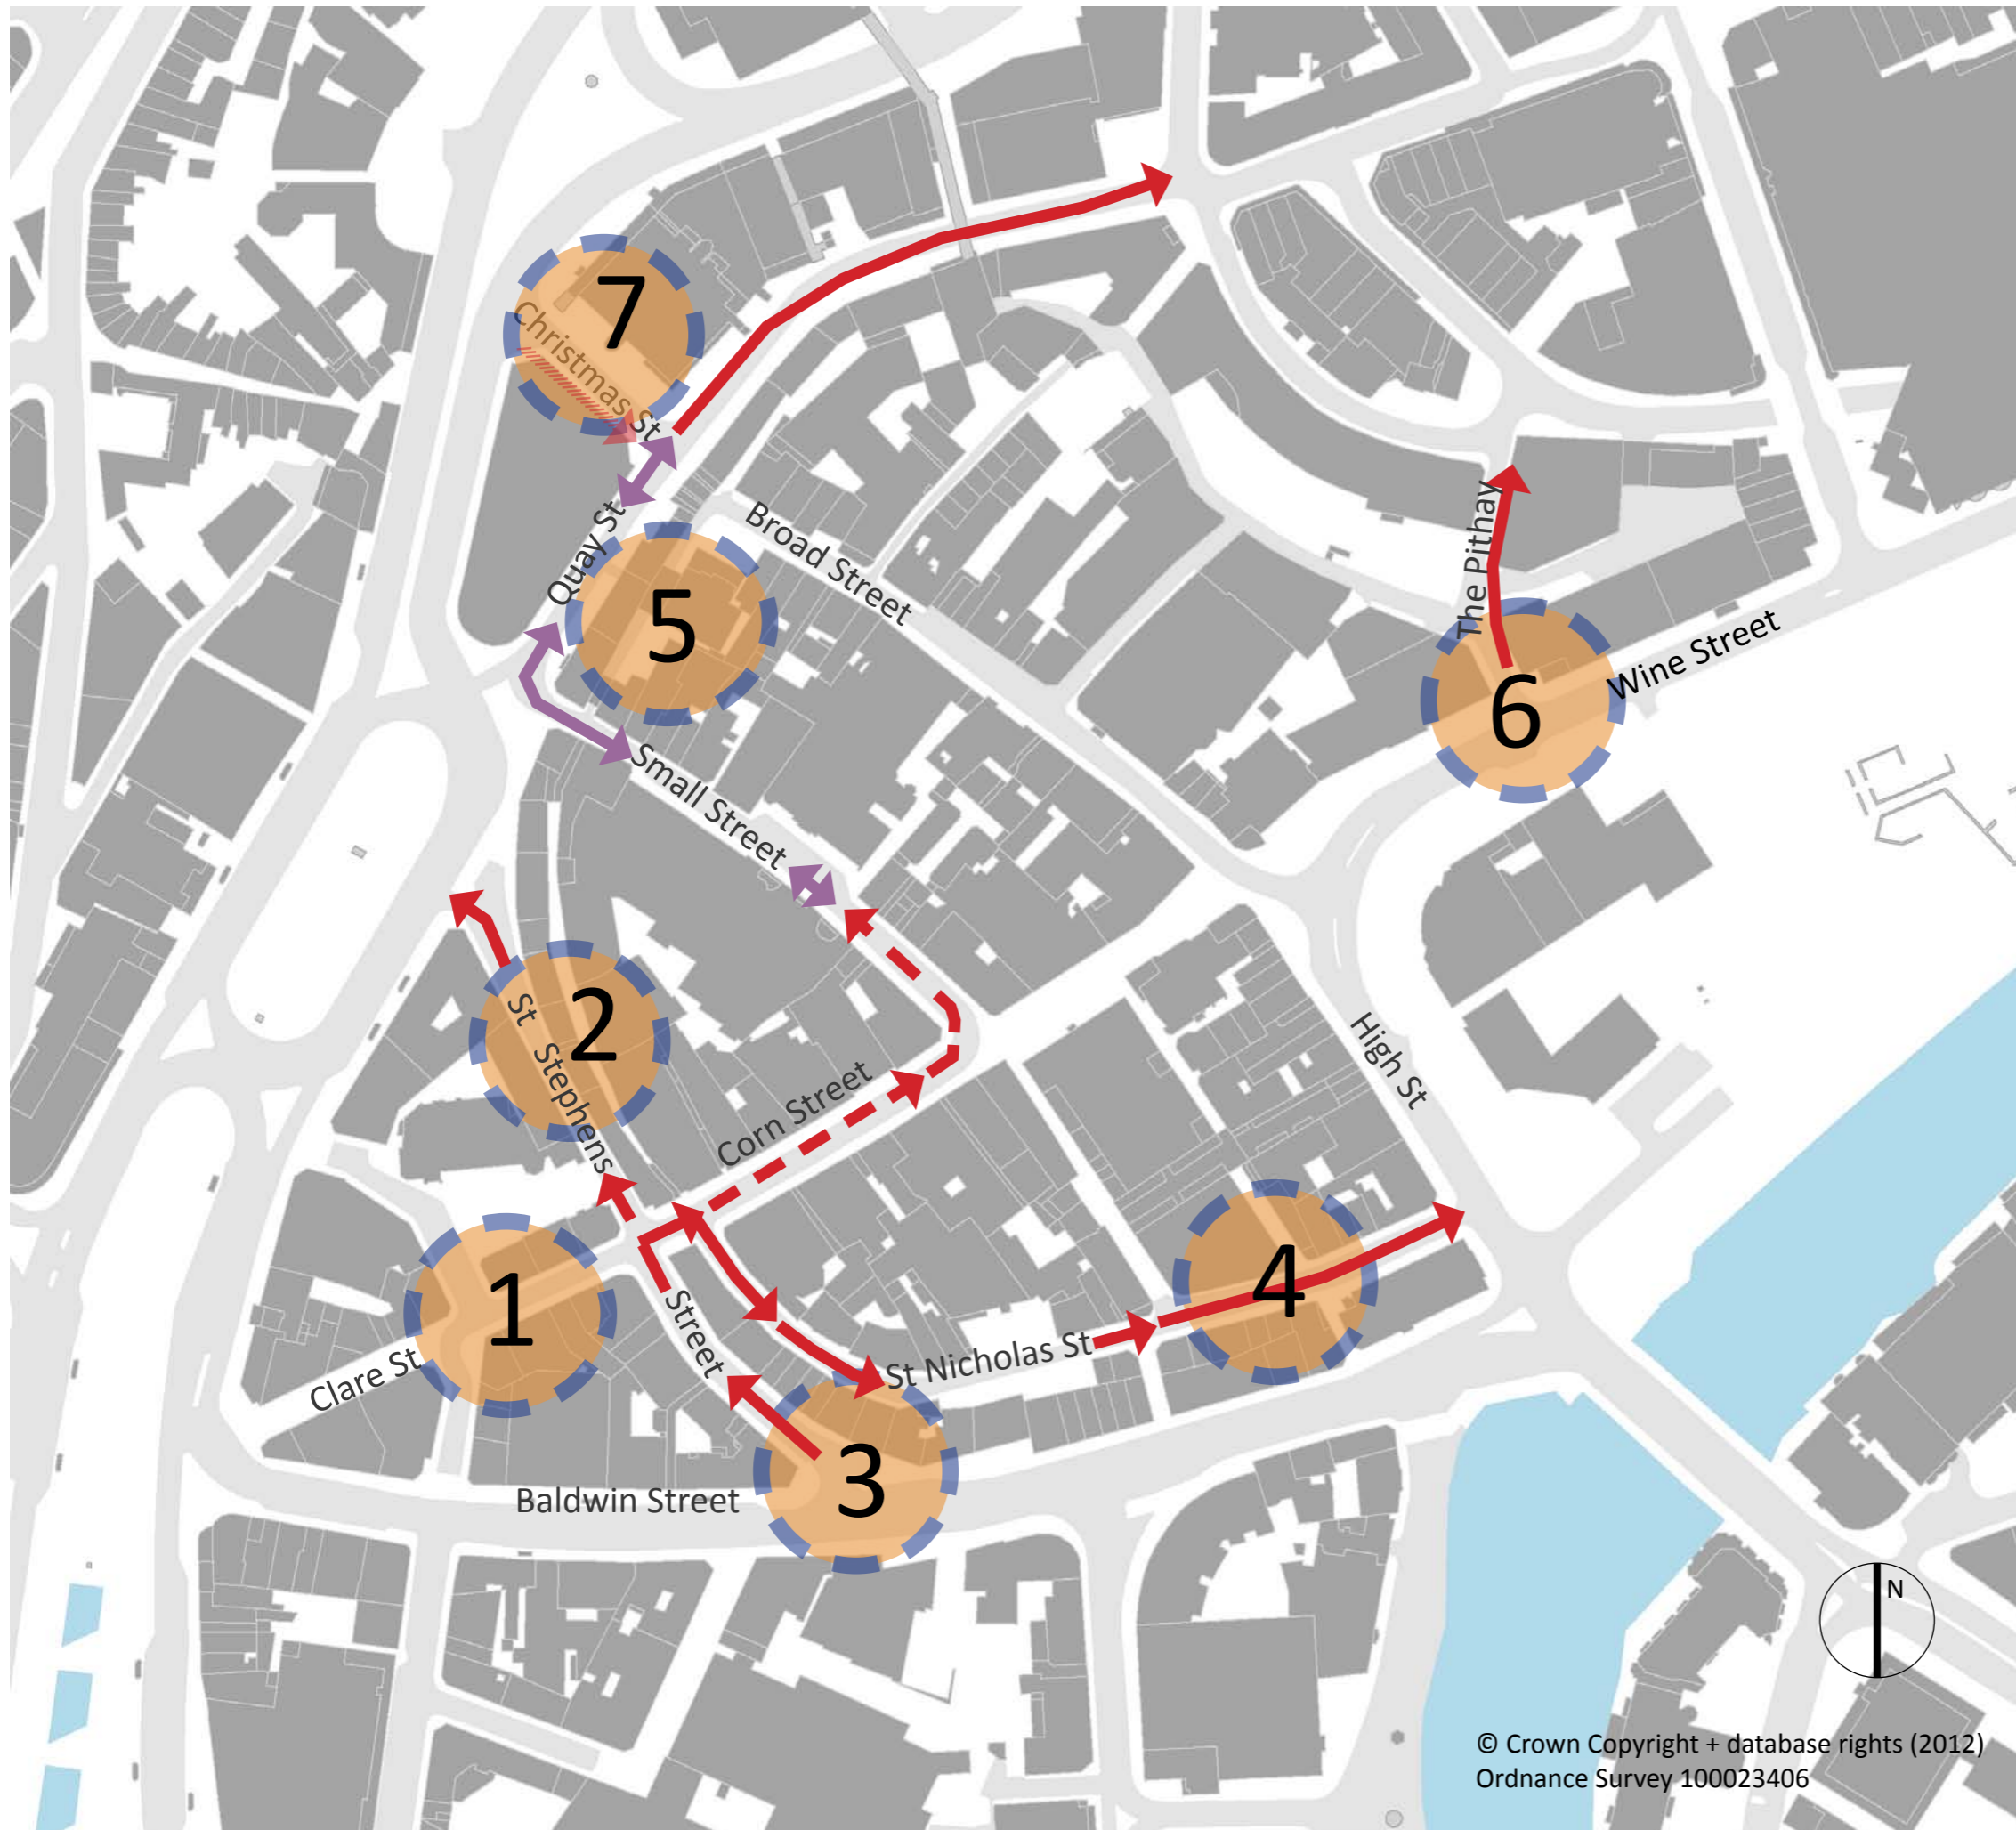

Old City Public Realm

-  One-way traffic at all times
-  Weekend closures
-  Two way traffic
-  Possible traffic reductions

- 1 Clare St/Marsh St/St Stephens Ave
- 2 St Stephens St (N)
- 3 St Stephens St (S)
- 4 St Nicholas St
- 5 Bell Lane
- 6 The Pithay
- 7 Christmas St

Old City
Traffic reducing
options
September 2013